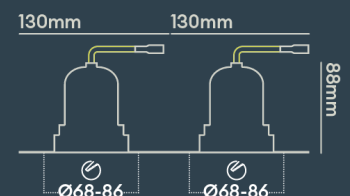

1901 DOWNLIGHT

Design your light! Modular Architectural Downlight Range

FEATURES

IP rating	IP65
CSP Switchable	Single CCT
Tilttable (°)	Fixed
UGR	UGR<16
Dimmable Option	Yes (DALI-2)
LED Lifetime	L70 70,000h
Colour Rendering Index	CRI>90
Colour Consistency	SDCM3
Emergency Option	Yes, using converter
Rotation angle (°)	Fixed

INSTALLATION INFORMATION

Input	220-240V AC
Maximum Ambient Temperature	40°C
Weight	400g
Insulation Coverable	No
Inrush Current	20A 17ms
Cut Out Size	68-86 x2
Construction Material	Aluminium
UK Bathroom Zone	1
Maximum ceiling thickness	40 mm
SELV	Yes
Electric Class (1, 2, 3)	II
Suitable for coastal areas	No
Install Connector Type	Loop in / Loop out
UK Building Regulations	Part B, C, E, P & L
FR Building Regulations	Satisfait les essais au fil incandescent: 650°C
Mounting Options	Recessed
Part B Fire Rating	Solid Timber 30/60/90min, I-Joist 30min, Metal Web 30min
Dimmer Type	DALI
Power Factor	0.80

IP65 Available in IP65 for various applications

DIM Mains, 1-10V & DALI-2 dimmable options

CRI>90 CRI 90 providing true colour appearance

WARRANTY

Warranty 7 years

FEATURES & BENEFITS

The 1901 family consists of a pendant, spot light and downlight all with a consistent design language

Use our product selector to choose from 1,800 different combinations

Designed & assembled in Northampton UK

Fixed, Adjustable, Round, Square, Trimless options available

Emergency options available

Fire-rated to 30 minutes for us in Solid timber, I-Joist and Metal Web ceiling joists

Integrated LED using premium components to achieve 70,000 hours/60 years lifetime

PHOTOMETRICS @ 25°C