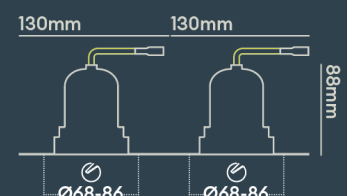

PATENT: **GB2576385 EP3648256 HK40014447**

BEAM ANGLE: **24°**

More than a century of design and innovation helped inspire the creation of the luxurious architectural 1901 range, for when only the best will do. 1901 is both contemporary and classic, with a focus on premium fittings, a high-quality performance and easy integration into control systems. Perfect for luxury residential and hospitality projects, 1901 showcases an aesthetically simple, low-glare luminaire design, with market-leading technical performance. The detailed fittings come in a variety of stylish options including a choice of bezels, adjustability, colour temperatures, beam angles, dimming methods, and IP ratings to perfectly complete the look of any interior design project. Simply configure your product to find the relevant product code. The range is engineered to be as easy to use as possible and can fit seamlessly into the installation and commissioning stages of a lighting project.