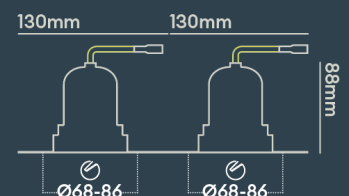

1901 DOWNLIGHT

Design your light! Modular Architectural Downlight Range

FEATURES

IP rating	IP65
CSP Switchable	Single CCT
Tilttable (°)	Fixed
UGR	UGR<16
Dimmable Option	Yes (DALI-2)
LED Lifetime	L70 70,000h
Colour Rendering Index	CRI>90
Colour Consistency	SDCM3
Emergency Option	Yes, using converter
Rotation angle (°)	Fixed

INSTALLATION INFORMATION

Input	220-240V AC
Maximum Ambient Temperature	40°C
Weight	400g
Insulation Coverable	No
Inrush Current	20A 17ms
Cut Out Size	68-86 x2
Construction Material	Aluminium
UK Bathroom Zone	1
Maximum ceiling thickness	40 mm
SELV	Yes
Electric Class (1, 2, 3)	II
Suitable for coastal areas	No
Install Connector Type	Loop in / Loop out
UK Building Regulations	Part B, C, E, P & L
FR Building Regulations	Satisfait les essais au fil incandescent: 650°C
Mounting Options	Recessed
Part B Fire Rating	Solid Timber 30/60/90min, I-Joist 30min, Metal Web 30min
Dimmer Type	DALI
Power Factor	0.80

PHOTOMETRICS @ 25°C