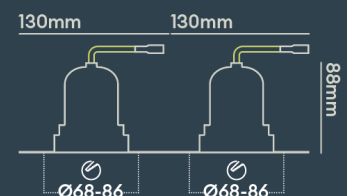

1901 DOWNLIGHT

Design your light! Modular Architectural Downlight Range

FEATURES

IP rating	IP44
CSP Switchable	Single CCT
Tilttable (°)	Fixed
UGR	UGR<16
Dimmable Option	Yes (1-10V)
LED Lifetime	L70 70,000h
Colour Rendering Index	CRI>90
Colour Consistency	SDCM3
Emergency Option	Yes, using converter
Rotation angle (°)	Fixed

INSTALLATION INFORMATION

Input	220-240V AC
Maximum Ambient Temperature	40°C
Weight	400g
Insulation Coverable	No
Inrush Current	10A/22ms
Cut Out Size	68-86 x2
Construction Material	Aluminium
UK Bathroom Zone	1
Maximum ceiling thickness	40 mm
SELV	Yes
Electric Class (1, 2, 3)	II
Suitable for coastal areas	No
Install Connector Type	Loop in / Loop out
UK Building Regulations	Part B, C, E, P & L
FR Building Regulations	Satisfait les essais au fil incandescent: 650°C
Mounting Options	Recessed
Part B Fire Rating	Solid Timber 30/60/90min, I-Joist 30min, Metal Web 30min
Dimmer Type	1-10V
Power Factor	0.80

PHOTOMETRICS @ 25°C

Product code	Finish	Type	W	Colour	Beam	lm	lm/W	Lx @ 1m	Energy
BDB14F27ND	Matt black RAL9017	Black Baffle Double Trimless	18W	2700K	15°	2 x 800	89	2 x 7214	
BDB14F27NM	Matt black RAL9017	Black Baffle Double Trimless	18W	2700K	15°	2 x 800	89	2 x 7214	
BDB14F27NV	Matt black RAL9017	Black Baffle Double Trimless	18W	2700K	15°	2 x 800	89	2 x 7214	
BDB14F27WD	Matt black RAL9017	Black Baffle Double Trimless	18W	2700K	50°	2 x 800	89	2 x 1300	
BDB14F27WM	Matt black RAL9017	Black Baffle Double Trimless	18W	2700K	50°	2 x 800	89	2 x 1300	
BDB14F27WV	Matt black RAL9017	Black Baffle Double Trimless	18W	2700K	50°	2 x 800	89	2 x 1300	
BDB14F30MD	Matt black RAL9017	Black Baffle Double Trimless	18W	3000K	24°	2 x 800	89	2 x 3250	
BDB14F30MM	Matt black RAL9017	Black Baffle Double	18W	3000K	24°	2 x 800	89	2 x 3250	

IP65 Available in IP65 for various applications