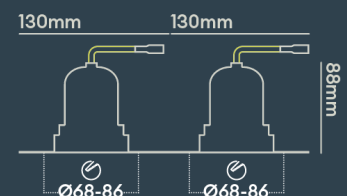

1901 DOWNLIGHT

Design your light! Modular Architectural Downlight Range

FEATURES

IP rating	IP44
CSP Switchable	Single CCT
Tilttable (°)	Fixed
UGR	UGR<16
Dimmable Option	Yes (Mains)
LED Lifetime	L70 70,000h
Colour Rendering Index	CRI>90
Colour Consistency	SDCM3
Emergency Option	Yes, using converter
Rotation angle (°)	Fixed

INSTALLATION INFORMATION

Input	220-240V AC
Maximum Ambient Temperature	40°C
Weight	400g
Insulation Coverable	No
Inrush Current	2.6A/0.3ms
Cut Out Size	68-86 x2
Construction Material	Aluminium
UK Bathroom Zone	1
Maximum ceiling thickness	40 mm
SELV	Yes
Electric Class (1, 2, 3)	II
Suitable for coastal areas	No
Install Connector Type	Loop in / Loop out
UK Building Regulations	Part B, C, E, P & L
FR Building Regulations	Satisfait les essais au fil incandescent: 650°C
Mounting Options	Recessed
Part B Fire Rating	Solid Timber 30/60/90min, I-Joist 30min, Metal Web 30min
Dimmer Type	Mains
Power Factor	0.80

IP65 Available in IP65 for various applications

DIM Mains, 1-10V & DALI-2 dimmable options

CRI>90 CRI 90 providing true colour appearance

WARRANTY

Warranty 7 years

FEATURES & BENEFITS

The 1901 family consists of a pendant, spot light and downlight all with a consistent design language

Use our product selector to choose from 1,800 different combinations

Designed & assembled in Northampton UK

Fixed, Adjustable, Round, Square, Trimless options available

Emergency options available

Fire-rated to 30 minutes for us in Solid timber, I-Joist and Metal Web ceiling joists

Integrated LED using premium components to achieve 70,000 hours/60 years lifetime

PATENT: **GB2576385 EP3648256 HK40014447**

PHOTOMETRICS @ 25°C