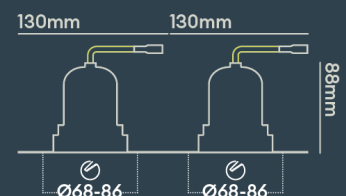

1901 DOWNLIGHT

Design your light! Modular Architectural Downlight Range

FEATURES

IP rating	IP44
CSP Switchable	Single CCT
Tilttable (°)	Fixed
UGR	UGR<16
Dimmable Option	Yes (DALI-2)
LED Lifetime	L70 70,000h
Colour Rendering Index	CRI>90
Colour Consistency	SDCM3
Emergency Option	Yes, using converter
Rotation angle (°)	Fixed

INSTALLATION INFORMATION

Input	220-240V AC
Maximum Ambient Temperature	40°C
Weight	400g
Insulation Coverable	No
Inrush Current	20A 17ms
Cut Out Size	68-86 x2
Construction Material	Aluminium
UK Bathroom Zone	1
Maximum ceiling thickness	40 mm
SELV	Yes
Electric Class (1, 2, 3)	II
Suitable for coastal areas	No
Install Connector Type	Loop in / Loop out
UK Building Regulations	Part B, C, E, P & L
FR Building Regulations	Satisfait les essais au fil incandescent: 650°C
Mounting Options	Recessed
Part B Fire Rating	Solid Timber 30/60/90min, I-Joist 30min, Metal Web 30min
Dimmer Type	DALI
Power Factor	0.80

PHOTOMETRICS @ 25°C

Product code	Finish	Type	W	Colour	Beam	lm	lm/W	Lx @ 1m	Energy
BDB14F27MM	Matt black RAL9017	Black Baffle Double Trimless	18W	2700K	24°	2 x 800	89	2 x 3250	
BDB14F27MV	Matt black RAL9017	Black Baffle Double Trimless	18W	2700K	24°	2 x 800	89	2 x 3250	
BDB14F27ND	Matt black RAL9017	Black Baffle Double Trimless	18W	2700K	15°	2 x 800	89	2 x 7214	
BDB14F27NM	Matt black RAL9017	Black Baffle Double Trimless	18W	2700K	15°	2 x 800	89	2 x 7214	
BDB14F27NV	Matt black RAL9017	Black Baffle Double Trimless	18W	2700K	15°	2 x 800	89	2 x 7214	
BDB14F27WD	Matt black RAL9017	Black Baffle Double Trimless	18W	2700K	50°	2 x 800	89	2 x 1300	
BDB14F27WM	Matt black RAL9017	Black Baffle Double Trimless	18W	2700K	50°	2 x 800	89	2 x 1300	
BDB14F27WV	Matt black RAL9017	Black Baffle Double	18W	2700K	50°	2 x 800	89	2 x 1300	

IP65 Available in IP65 for various applications