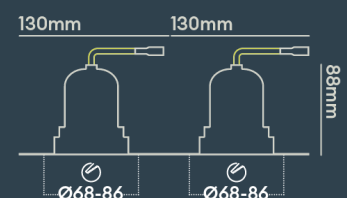

1901 DOWNLIGHT

Design your light! Modular Architectural Downlight Range

FEATURES

IP rating	IP65
CSP Switchable	Single CCT
Tilttable (°)	Fixed
UGR	UGR<16
Dimmable Option	Yes (1-10V)
LED Lifetime	L70 70,000h
Colour Rendering Index	CRI>90
Colour Consistency	SDCM3
Emergency Option	Yes, using converter
Rotation angle (°)	Fixed

INSTALLATION INFORMATION

Input	220-240V AC
Maximum Ambient Temperature	40°C
Weight	400g
Insulation Coverable	No
Inrush Current	10A/22ms
Cut Out Size	68-86 x2
Construction Material	Aluminium
UK Bathroom Zone	1
Maximum ceiling thickness	40 mm
SELV	Yes
Electric Class (1, 2, 3)	II
Suitable for coastal areas	No
Install Connector Type	Loop in / Loop out
UK Building Regulations	Part B, C, E, P & L
FR Building Regulations	Satisfait les essais au fil incandescent: 650°C
Mounting Options	Recessed
Part B Fire Rating	Solid Timber 30/60/90min, I-Joist 30min, Metal Web 30min
Dimmer Type	1-10V
Power Factor	0.80

PHOTOMETRICS @ 25°C

Product code	Finish	Type	W	Colour	Beam	lm	lm/W	Lx @ 1m	Energy
BDB14F27MDI	Matt black RAL9017	Black Baffle Double Trimless	18W	2700K	24°	2 x 800	89	2 x 3250	
BDB14F27MMI	Matt black RAL9017	Black Baffle Double Trimless	18W	2700K	24°	2 x 800	89	2 x 3250	
BDB14F27MVI	Matt black RAL9017	Black Baffle Double Trimless	18W	2700K	24°	2 x 800	89	2 x 3250	
BDB14F27NDI	Matt black RAL9017	Black Baffle Double Trimless	18W	2700K	15°	2 x 800	89	2 x 7214	
BDB14F27NMI	Matt black RAL9017	Black Baffle Double Trimless	18W	2700K	15°	2 x 800	89	2 x 7214	
BDB14F27NVI	Matt black RAL9017	Black Baffle Double Trimless	18W	2700K	15°	2 x 800	89	2 x 7214	
BDB14F27WDI	Matt black RAL9017	Black Baffle Double Trimless	18W	2700K	50°	2 x 800	89	2 x 1300	
BDB14F27WMI	Matt black RAL9017	Black Baffle Double	18W	2700K	50°	2 x 800	89	2 x 1300