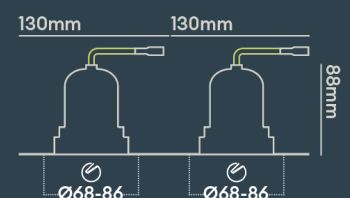

1901 DOWNLIGHT

Design your light! Modular Architectural Downlight Range

FEATURES

IP rating	IP65
CSP Switchable	Single CCT
Tilttable (°)	Fixed
UGR	UGR<16
Dimmable Option	Yes (1-10V)
LED Lifetime	L70 70,000h
Colour Rendering Index	CRI>90
Colour Consistency	SDCM3
Emergency Option	Yes, using converter
Rotation angle (°)	Fixed

INSTALLATION INFORMATION

Input	220-240V AC
Maximum Ambient Temperature	40°C
Weight	400g
Insulation Coverable	No
Inrush Current	10A/22ms
Cut Out Size	68-86 x2
Construction Material	Aluminium
UK Bathroom Zone	1
Maximum ceiling thickness	40 mm
SELV	Yes
Electric Class (1, 2, 3)	II
Suitable for coastal areas	No
Install Connector Type	Loop in / Loop out
UK Building Regulations	Part B, C, E, P & L
FR Building Regulations	Satisfait les essais au fil incandescent: 650°C
Mounting Options	Recessed
Part B Fire Rating	Solid Timber 30/60/90min, I-Joist 30min, Metal Web 30min
Dimmer Type	1-10V
Power Factor	0.80

IP65 Available in IP65 for various applications

DIM Mains, 1-10V & DALI-2 dimmable options

CRI>90 CRI 90 providing true colour appearance

WARRANTY

Warranty 7 years

FEATURES & BENEFITS

The 1901 family consists of a pendant, spot light and downlight all with a consistent design language

Use our product selector to choose from 1,800 different combinations

Designed & assembled in Northampton UK

Fixed, Adjustable, Round, Square, Trimless options available

Emergency options available

Fire-rated to 30 minutes for us in Solid timber, I-Joist and Metal Web ceiling joists

Integrated LED using premium components to achieve 70,000 hours/60 years lifetime

PHOTOMETRICS @ 25°C