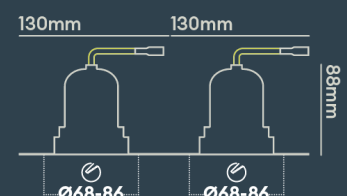

BEAM ANGLE: **50°**

1901 DOWNLIGHT

Design your light! Modular Architectural Downlight Range

FEATURES

IP rating	IP20
CSP Switchable	Single CCT
Tilttable (°)	20
UGR	UGR<16
Dimmable Option	Yes (DALI-2)
LED Lifetime	L70 70,000h
Colour Rendering Index	CRI>90
Colour Consistency	SDCM3
Emergency Option	Yes, using converter
Rotation angle (°)	360

INSTALLATION INFORMATION

Input	220-240V AC
Maximum Ambient Temperature	40°C
Weight	400g
Insulation Coverable	No
Inrush Current	20A 17ms
Cut Out Size	68-86 x2
Construction Material	Aluminium
UK Bathroom Zone	N/A
Maximum ceiling thickness	40 mm
SELV	Yes
Electric Class (1, 2, 3)	II
Suitable for coastal areas	No
Install Connector Type	Loop in / Loop out
UK Building Regulations	Part P, L & B
FR Building Regulations	Satisfait les essais au fil incandescent: 650°C
Mounting Options	Recessed
Part B Fire Rating	Solid Timber 30/60/90min, I-Joist 30min, Metal Web 30min
Dimmer Type	DALI
Power Factor	0.80

PHOTOMETRICS @ 25°C

Product code	Finish	Type	W	Colour	Beam	lm	lm/W	Lx @ 1m	Energy
BDB14A30MM	Matt black RAL9017	Double Trimless	18W	3000K	24°	2 x 800	89	2 x 3250	
BDB14A30MV	Matt black RAL9017	Double Trimless	18W	3000K	24°	2 x 800	89	2 x 3250	
BDB14A30ND	Matt black RAL9017	Double Trimless	18W	3000K	15°	2 x 800	89	2 x 7816	
BDB14A30NM	Matt black RAL9017	Double Trimless	18W	3000K	15°	2 x 800	89	2 x 7816	
BDB14A30NV	Matt black RAL9017	Double Trimless	18W	3000K	15°	2 x 800	89	2 x 7816	
BDB14A30WD	Matt black RAL9017	Double Trimless	18W	3000K	50°	2 x 800	89	2 x 1300	
BDB14A30WM	Matt black RAL9017	Double Trimless	18W	3000K	50°	2 x 800	89	2 x 1300	
BDB14A30WV	Matt black RAL9017	Double Trimless	18W	3000K	50°	2 x 800	89	2 x 1300	
BDB14A40MD	Matt black RAL9017	Double Trimless	18W	4000K	24°	2 x 850	94	2 x 3450	
BDB14A40MM	Matt black RAL9017	Double Trimless	18W	4000K	24°	2 x 850	94	2 x 3450	