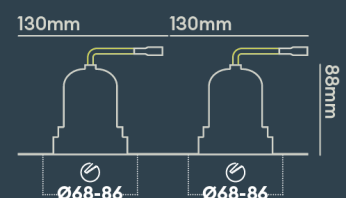

IP65 Available in IP65 for various applications

DIM Mains, 1-10V & DALI-2 dimmable options

CRI>90 CRI 90 providing true colour appearance

WARRANTY

Warranty 7 years

FEATURES & BENEFITS

The 1901 family consists of a pendant, spot light and downlight all with a consistent design language

Use our product selector to choose from 1,800 different combinations

Designed & assembled in Northampton UK

Fixed, Adjustable, Round, Square, Trimless options available

Emergency options available

Fire-rated to 30 minutes for us in Solid timber, I-Joist and Metal Web ceiling joists

Integrated LED using premium components to achieve 70,000 hours/60 years lifetime

PATENT: **GB2576385 EP3648256 HK40014447**

BEAM ANGLE: **24°**

1901 DOWNLIGHT

Design your light! Modular Architectural Downlight Range

FEATURES

IP rating	IP20
CSP Switchable	Single CCT
Tilttable (°)	20
UGR	UGR<16
Dimmable Option	Yes (Mains)
LED Lifetime	L70 70,000h
Colour Rendering Index	CRI>90
Colour Consistency	SDCM3
Emergency Option	Yes, using converter
Rotation angle (°)	360

INSTALLATION INFORMATION

Input	220-240V AC
Maximum Ambient Temperature	40°C
Weight	400g
Insulation Coverable	No
Inrush Current	2.6A/0.3ms
Cut Out Size	68-86 x2
Construction Material	Aluminium
UK Bathroom Zone	N/A
Maximum ceiling thickness	40 mm
SELV	Yes
Electric Class (1, 2, 3)	II
Suitable for coastal areas	No
Install Connector Type	Loop in / Loop out
UK Building Regulations	Part P, L & B
FR Building Regulations	Satisfait les essais au fil incandescent: 650°C
Mounting Options	Recessed
Part B Fire Rating	Solid Timber 30/60/90min, I-Joist 30min, Metal Web 30min
Dimmer Type	Mains
Power Factor	0.80

PHOTOMETRICS @ 25°C

Product code	Finish	Type	W	Colour	Beam	lm	lm/W	Lx @ 1m	Energy
BDB14A27NV	Matt black RAL9017	Black Baffle Double Trimless	18W	2700K	15°	2 x 800	89	2 x 7214	
BDB14A27WD	Matt black RAL9017	Black Baffle Double Trimless	18W	2700K	50°	2 x 800	89	2 x 1300	
BDB14A27WM	Matt black RAL9017	Black Baffle Double Trimless	18W	2700K	50°	2 x 800	89	2 x 1300	
BDB14A27WV	Matt black RAL9017	Black Baffle Double Trimless	18W	2700K	50°	2 x 800	89	2 x 1300	
BDB14A30MD	Matt black RAL9017	Black Baffle Double Trimless	18W	3000K	24°	2 x 800	89	2 x 3250	
BDB14A30MM	Matt black RAL9017	Black Baffle Double Trimless	18W	3000K	24°	2 x 800	89	2 x 3250	
BDB14A30MV	Matt black RAL9017	Black Baffle Double Trimless	18W	3000K	24°	2 x 800	89	2 x 3250	
BDB14A30ND	Matt black RAL9017	Black Baffle Double	18W	3000K	15°	2 x 800	89	2 x 7816