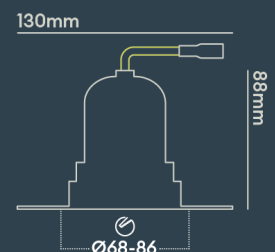

1901 DOWNLIGHT

Design your light! Modular Architectural Downlight Range

FEATURES

IP rating	IP44
CSP Switchable	Single CCT
Tilttable (°)	Fixed
UGR	UGR<16
Dimmable Option	Yes (DALI-2)
LED Lifetime	L70 70,000h
Colour Rendering Index	CRI>90
Colour Consistency	SDCM3
Emergency Option	Yes, using converter
Rotation angle (°)	Fixed

INSTALLATION INFORMATION

Input	220-240V AC
Maximum Ambient Temperature	40°C
Weight	320g
Insulation Coverable	No
Inrush Current	20A 17ms
Cut Out Size	68-86
Construction Material	Aluminium
UK Bathroom Zone	1
Maximum ceiling thickness	40 mm
SELV	Yes
Electric Class (1, 2, 3)	II
Suitable for coastal areas	No
Install Connector Type	Loop in / Loop out
UK Building Regulations	Part B, C, E, P & L
FR Building Regulations	Satisfait les essais au fil incandescent: 650°C
Mounting Options	Recessed
Part B Fire Rating	Solid Timber 30/60/90min, I-Joist 30min, Metal Web 30min
Dimmer Type	DALI
Power Factor	0.80

PHOTOMETRICS @ 25°C