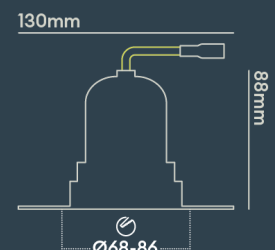

1901 DOWNLIGHT

Design your light! Modular Architectural Downlight Range

FEATURES

IP rating	IP44
CSP Switchable	Single CCT
Tilttable (°)	Fixed
UGR	UGR<16
Dimmable Option	Yes (DALI-2)
LED Lifetime	L70 70,000h
Colour Rendering Index	CRI>90
Colour Consistency	SDCM3
Emergency Option	Yes, using converter
Rotation angle (°)	Fixed

INSTALLATION INFORMATION

Input	220-240V AC
Maximum Ambient Temperature	40°C
Weight	320g
Insulation Coverable	No
Inrush Current	20A 17ms
Cut Out Size	68-86
Construction Material	Aluminium
UK Bathroom Zone	1
Maximum ceiling thickness	40 mm
SELV	Yes
Electric Class (1, 2, 3)	II
Suitable for coastal areas	No
Install Connector Type	Loop in / Loop out
UK Building Regulations	Part B, C, E, P & L
FR Building Regulations	Satisfait les essais au fil incandescent: 650°C
Mounting Options	Recessed
Part B Fire Rating	Solid Timber 30/60/90min, I-Joist 30min, Metal Web 30min
Dimmer Type	DALI
Power Factor	0.80

PHOTOMETRICS @ 25°C