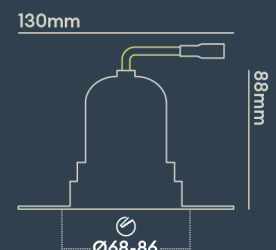

1901 DOWNLIGHT

Design your light! Modular Architectural Downlight Range

FEATURES

IP rating	IP44
CSP Switchable	Single CCT
Tilttable (°)	Fixed
UGR	UGR<16
Dimmable Option	Yes (1-10V)
LED Lifetime	L70 70,000h
Colour Rendering Index	CRI>90
Colour Consistency	SDCM3
Emergency Option	Yes, using converter
Rotation angle (°)	Fixed

INSTALLATION INFORMATION

Input	220-240V AC
Maximum Ambient Temperature	40°C
Weight	320g
Insulation Coverable	No
Inrush Current	10A/22ms
Cut Out Size	68-86
Construction Material	Aluminium
UK Bathroom Zone	1
Maximum ceiling thickness	40 mm
SELV	Yes
Electric Class (1, 2, 3)	II
Suitable for coastal areas	No
Install Connector Type	Loop in / Loop out
UK Building Regulations	Part B, C, E, P & L
FR Building Regulations	Satisfait les essais au fil incandescent: 650°C
Mounting Options	Recessed
Part B Fire Rating	Solid Timber 30/60/90min, I-Joist 30min, Metal Web 30min
Dimmer Type	1-10V
Power Factor	0.80

PHOTOMETRICS @ 25°C