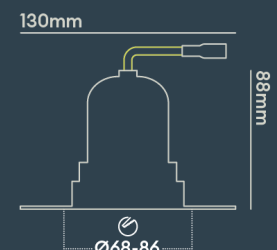

1901 DOWNLIGHT

Design your light! Modular Architectural Downlight Range

FEATURES

IP rating	IP65
CSP Switchable	Single CCT
Tilttable (°)	Fixed
UGR	UGR<16
Dimmable Option	Yes (DALI-2)
LED Lifetime	L70 70,000h
Colour Rendering Index	CRI>90
Colour Consistency	SDCM3
Emergency Option	Yes, using converter
Rotation angle (°)	Fixed

INSTALLATION INFORMATION

Input	220-240V AC
Maximum Ambient Temperature	40°C
Weight	320g
Insulation Coverable	No
Inrush Current	20A 17ms
Cut Out Size	68-86
Construction Material	Aluminium
UK Bathroom Zone	1
Maximum ceiling thickness	40 mm
SELV	Yes
Electric Class (1, 2, 3)	II
Suitable for coastal areas	No
Install Connector Type	Loop in / Loop out
UK Building Regulations	Part B, C, E, P & L
FR Building Regulations	Satisfait les essais au fil incandescent: 650°C
Mounting Options	Recessed
Part B Fire Rating	Solid Timber 30/60/90min, I-Joist 30min, Metal Web 30min
Dimmer Type	DALI
Power Factor	0.80

PHOTOMETRICS @ 25°C