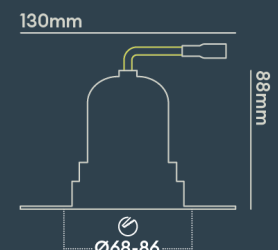

1901 DOWNLIGHT

Design your light! Modular Architectural Downlight Range

FEATURES

IP rating	IP44
CSP Switchable	Single CCT
Tilttable (°)	Fixed
UGR	UGR<16
Dimmable Option	Yes (DALI-2)
LED Lifetime	L70 70,000h
Colour Rendering Index	CRI>90
Colour Consistency	SDCM3
Emergency Option	Yes, using converter
Rotation angle (°)	Fixed

INSTALLATION INFORMATION

Input	220-240V AC
Maximum Ambient Temperature	40°C
Weight	320g
Insulation Coverable	No
Inrush Current	20A 17ms
Cut Out Size	68-86
Construction Material	Aluminium
UK Bathroom Zone	1
Maximum ceiling thickness	40 mm
SELV	Yes
Electric Class (1, 2, 3)	II
Suitable for coastal areas	No
Install Connector Type	Loop in / Loop out
UK Building Regulations	Part B, C, E, P & L
FR Building Regulations	Satisfait les essais au fil incandescent: 650°C
Mounting Options	Recessed
Part B Fire Rating	Solid Timber 30/60/90min, I-Joist 30min, Metal Web 30min
Dimmer Type	DALI
Power Factor	0.80

PHOTOMETRICS @ 25°C