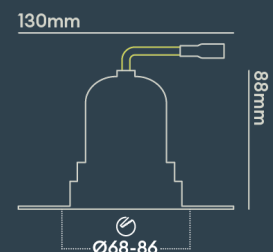

INSTALLATION INFORMATION

Input	220-240V AC
Maximum Ambient Temperature	40°C
Weight	320g
Insulation Coverable	No
Inrush Current	1.12A 10ms
Cut Out Size	68-86
Construction Material	Aluminium
UK Bathroom Zone	1
Maximum ceiling thickness	40 mm
SELV	Yes
Electric Class (1, 2, 3)	II
Suitable for coastal areas	No
Install Connector Type	Loop in / Loop out
UK Building Regulations	Part B, C, E, P & L
FR Building Regulations	Satisfait les essais au fil incandescent: 650°C
Mounting Options	Recessed
Part B Fire Rating	Solid Timber 30/60/90min, I-Joist 30min, Metal Web 30min
Power Factor	0.80

Integrated LED using premium components to achieve 70,000 hours/60 years lifetime

PATENT: **GB2576385 EP3648256 HK40014447**

PHOTOMETRICS @ 25°C

Product code	Finish	Type	W	Colour	Beam	lm	lm/W	Lx @ 1m	Energy
BDB12F28WMI	Matt black RAL9017	Black Baffle Square Bezel	10W	1800K - 3000K	45°	600	60	1147	
BDB13A28MM	Matt black RAL9017	Black Baffle Single Trimless	10W	1800K - 3000K	24°	600	60	3148	
BDB13A28WM	Matt black RAL9017	Black Baffle Single Trimless	10W	1800K - 3000K	45°	600	60	1147	
BDB13F28MM	Matt black RAL9017	Black Baffle Single Trimless	10W	1800K - 3000K	24°	600	60	3148	
BDB13F28MMI	Matt black RAL9017	Black Baffle Single Trimless	10W	1800K - 3000K	24°	600	60	3148	
BDB13F28WM	Matt black RAL9017	Black Baffle Single Trimless	10W	1800K - 3000K	45°	600	60	1147	
BDB13F28WMI	Matt black RAL9017	Black Baffle Single Trimless	10W	1800K - 3000K	45°	600	60	1147	
BDB14A28MM	Matt black RAL9017	Black Baffle Double Trimless	20W	1800K - 3000K	24°	2 x 600	60	2 x 3148	
BDB14A28WM	Matt black RAL9017	Black Baffle Double Trimless	20W	1800K - 3000K	45°	2 x 600	60	2 x 1147	
BDB14F28MM	Matt black RAL9017	Black Baffle Double Trimless	20W	1800K - 3000K	24°	2 x 600	60	2 x 3148	

Energy rating is a reflection of the LED light source.

BEAM ANGLE: **45°**

WIRING INFORMATION

Cable Required for Connector	2 x twin & earth (6242Y 3x1.5mm ²) or 3-core cable (R02V 3x1.5mm ²)
Type of Wiring Required	Parallel