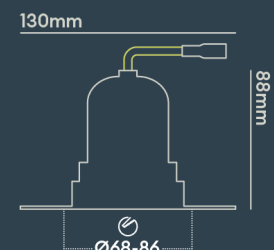

1901 DOWNLIGHT

Design your light! Modular Architectural Downlight Range

FEATURES

IP rating	IP20
CSP Switchable	Single CCT
Tilttable (°)	20
UGR	UGR<16
Dimmable Option	Yes (DALI-2)
LED Lifetime	L70 70,000h
Colour Rendering Index	CRI>90
Colour Consistency	SDCM3
Emergency Option	Yes, using converter
Rotation angle (°)	20

INSTALLATION INFORMATION

Input	220-240V AC
Maximum Ambient Temperature	40°C
Weight	320g
Insulation Coverable	No
Inrush Current	20A 17ms
Cut Out Size	68-86
Construction Material	Aluminium
UK Bathroom Zone	N/A
Maximum ceiling thickness	40 mm
SELV	Yes
Electric Class (1, 2, 3)	II
Suitable for coastal areas	No
Install Connector Type	Loop in / Loop out
UK Building Regulations	Part P, L & B
FR Building Regulations	Satisfait les essais au fil incandescent: 650°C
Mounting Options	Recessed
Part B Fire Rating	Solid Timber 30/60/90min, I-Joist 30min, Metal Web 30min
Dimmer Type	DALI
Power Factor	0.80

PHOTOMETRICS @ 25°C