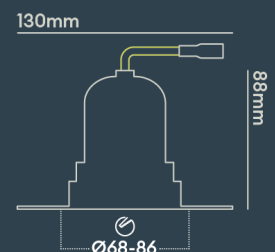

WIRING INFORMATION

01604 495 151

sales@collingwoodgroup.com

collingwoodlighting.com