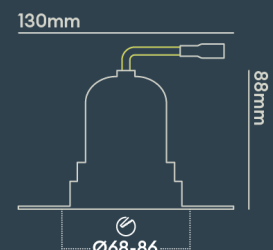

1901 DOWNLIGHT

Design your light! Modular Architectural Downlight Range

FEATURES

IP rating	IP20
CSP Switchable	Single CCT
Tilttable (°)	20
UGR	UGR<16
Dimmable Option	Yes (1-10V)
LED Lifetime	L70 70,000h
Colour Rendering Index	CRI>90
Colour Consistency	SDCM3
Emergency Option	Yes, using converter
Rotation angle (°)	20

INSTALLATION INFORMATION

Input	220-240V AC
Maximum Ambient Temperature	40°C
Weight	320g
Insulation Coverable	No
Inrush Current	10A/22ms
Cut Out Size	68-86
Construction Material	Aluminium
UK Bathroom Zone	N/A
Maximum ceiling thickness	40 mm
SELV	Yes
Electric Class (1, 2, 3)	II
Suitable for coastal areas	No
Install Connector Type	Loop in / Loop out
UK Building Regulations	Part P, L & B
FR Building Regulations	Satisfait les essais au fil incandescent: 650°C
Mounting Options	Recessed
Part B Fire Rating	Solid Timber 30/60/90min, I-Joist 30min, Metal Web 30min
Dimmer Type	1-10V
Power Factor	0.80

PHOTOMETRICS @ 25°C