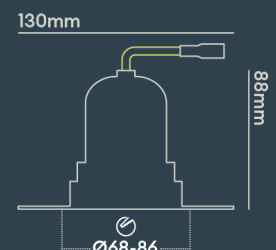

Energy rating is a reflection of the LED light source.

BEAM ANGLE: **15°**

WIRING INFORMATION

01604 495 151

sales@collingwoodgroup.com

collingwoodlighting.com

More than a century of design and innovation helped inspire the creation of the luxurious architectural 1901 range, for when only the best will do. 1901 is both contemporary and classic, with a focus on premium fittings, a high-quality performance and easy integration into control systems. Perfect for luxury residential and hospitality projects, 1901 showcases an aesthetically simple, low-glare luminaire design, with market-leading technical performance. The detailed fittings come in a variety of stylish options including a choice of bezels, adjustability, colour temperatures, beam angles, dimming methods, and IP ratings to perfectly complete the look of any interior design project. Simply configure your product to find the relevant product code. The range is engineered to be as easy to use as possible and can fit seamlessly into the installation and commissioning stages of a lighting project.