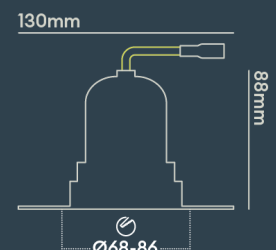

1901 DOWNLIGHT

Design your light! Modular Architectural Downlight Range

FEATURES

IP rating	IP20
CSP Switchable	Single CCT
Tilttable (°)	20
UGR	UGR<16
Dimmable Option	Yes (Mains)
LED Lifetime	L70 70,000h
Colour Rendering Index	CRI>90
Colour Consistency	SDCM3
Emergency Option	Yes, using converter
Rotation angle (°)	20

INSTALLATION INFORMATION

Input	220-240V AC
Maximum Ambient Temperature	40°C
Weight	320g
Insulation Coverable	No
Inrush Current	2.6A/0.3ms
Cut Out Size	68-86
Construction Material	Aluminium
UK Bathroom Zone	N/A
Maximum ceiling thickness	40 mm
SELV	Yes
Electric Class (1, 2, 3)	II
Suitable for coastal areas	No
Install Connector Type	Loop in / Loop out
UK Building Regulations	Part P, L & B
FR Building Regulations	Satisfait les essais au fil incandescent: 650°C
Mounting Options	Recessed
Part B Fire Rating	Solid Timber 30/60/90min, I-Joist 30min, Metal Web 30min
Dimmer Type	Mains
Power Factor	0.80

PHOTOMETRICS @ 25°C