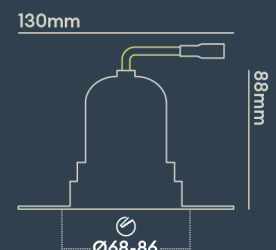

1901 DOWNLIGHT

Design your light! Modular Architectural Downlight Range

FEATURES

IP rating	IP20
CSP Switchable	Single CCT
Tilttable (°)	20
UGR	UGR<16
Dimmable Option	Yes (1-10V)
LED Lifetime	L70 70,000h
Colour Rendering Index	CRI>90
Colour Consistency	SDCM3
Emergency Option	Yes, using converter
Rotation angle (°)	20

INSTALLATION INFORMATION

Input	220-240V AC
Maximum Ambient Temperature	40°C
Weight	320g
Insulation Coverable	No
Inrush Current	10A/22ms
Cut Out Size	68-86
Construction Material	Aluminium
UK Bathroom Zone	N/A
Maximum ceiling thickness	40 mm
SELV	Yes
Electric Class (1, 2, 3)	II
Suitable for coastal areas	No
Install Connector Type	Loop in / Loop out
UK Building Regulations	Part P, L & B
FR Building Regulations	Satisfait les essais au fil incandescent: 650°C
Mounting Options	Recessed
Part B Fire Rating	Solid Timber 30/60/90min, I-Joist 30min, Metal Web 30min
Dimmer Type	1-10V
Power Factor	0.80

PHOTOMETRICS @ 25°C