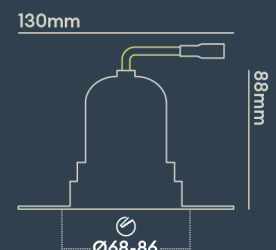

1901 DOWNLIGHT

Design your light! Modular Architectural Downlight Range

FEATURES

IP rating	IP20
CSP Switchable	Single CCT
Tilttable (°)	20
UGR	UGR<16
Dimmable Option	Yes (DALI-2)
LED Lifetime	L70 70,000h
Colour Rendering Index	CRI>90
Colour Consistency	SDCM3
Emergency Option	Yes, using converter
Rotation angle (°)	20

INSTALLATION INFORMATION

Input	220-240V AC
Maximum Ambient Temperature	40°C
Weight	320g
Insulation Coverable	No
Inrush Current	20A 17ms
Cut Out Size	68-86
Construction Material	Aluminium
UK Bathroom Zone	N/A
Maximum ceiling thickness	40 mm
SELV	Yes
Electric Class (1, 2, 3)	II
Suitable for coastal areas	No
Install Connector Type	Loop in / Loop out
UK Building Regulations	Part P, L & B
FR Building Regulations	Satisfait les essais au fil incandescent: 650°C
Mounting Options	Recessed
Part B Fire Rating	Solid Timber 30/60/90min, I-Joist 30min, Metal Web 30min
Dimmer Type	DALI
Power Factor	0.80

PHOTOMETRICS @ 25°C