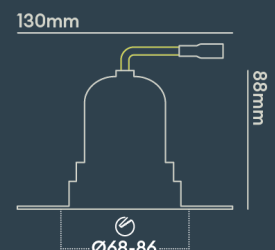

1901 DOWNLIGHT

Design your light! Modular Architectural Downlight Range

FEATURES

IP rating	IP20
CSP Switchable	Single CCT
Tilttable (°)	20
UGR	UGR<16
Dimmable Option	Yes (DALI-2)
LED Lifetime	L70 70,000h
Colour Rendering Index	CRI>90
Colour Consistency	SDCM3
Emergency Option	Yes, using converter
Rotation angle (°)	20

INSTALLATION INFORMATION

Input	220-240V AC
Maximum Ambient Temperature	40°C
Weight	320g
Insulation Coverable	No
Inrush Current	20A 17ms
Cut Out Size	68-86
Construction Material	Aluminium
UK Bathroom Zone	N/A
Maximum ceiling thickness	40 mm
SELV	Yes
Electric Class (1, 2, 3)	II
Suitable for coastal areas	No
Install Connector Type	Loop in / Loop out
UK Building Regulations	Part P, L & B
FR Building Regulations	Satisfait les essais au fil incandescent: 650°C
Mounting Options	Recessed
Part B Fire Rating	Solid Timber 30/60/90min, I-Joist 30min, Metal Web 30min
Dimmer Type	DALI
Power Factor	0.80

PHOTOMETRICS @ 25°C