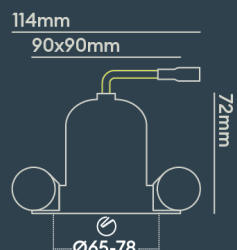

PHOTOMETRICS @ 25°C

Product code	Finish	Type	W	Colour	Beam	lm	lm/W	Lx @ 1m	Energy
BDB12F40MD	Matt black RAL9017	Black Baffle Square Bezel	9.0W	4000K	24°	850	94	3450	
BDB12F40MM	Matt black RAL9017	Black Baffle Square Bezel	9.0W	4000K	24°	850	94	3450	
BDB12F40MV	Matt black RAL9017	Black Baffle Square Bezel	9.0W	4000K	24°	850	94	3450	
BDB12F40ND	Matt black RAL9017	Black Baffle Square Bezel	9.0W	4000K	15°	850	94	9018	
BDB12F40NM	Matt black RAL9017	Black Baffle Square Bezel	9.0W	4000K	15°	850	94	9018	
BDB12F40NV	Matt black RAL9017	Black Baffle Square Bezel	9.0W	4000K	15°	850	94	9018	
BDB12F40WD	Matt black RAL9017	Black Baffle Square Bezel	9.0W	4000K	50°	850	94	1400	
BDB12F40WM	Matt black RAL9017	Black Baffle Square Bezel	9.0W	4000K	50°	850	94	1400	
BDB12F40WV	Matt black RAL9017	Black Baffle Square Bezel	9.0W	4000K	50°	850	94	1400	
BDL02F27MD	Matt white RAL9003	White Baffle Square Bezel	9.0W	2700K	24°	850	94	3350	

Energy rating is a reflection of the LED light source.

WIRING INFORMATION

01604 495 151

sales@collingwoodgroup.com

collingwoodlighting.com