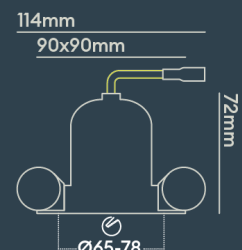

PHOTOMETRICS @ 25°C

Product code	Finish	Type	W	Colour	Beam	lm	lm/W	Lx @ 1m	Energy
BDB12F27WMI	Matt black RAL9017	Black Baffle Square Bezel	9.0W	2700K	50°	800	89	1300	
BDB12F27WVI	Matt black RAL9017	Black Baffle Square Bezel	9.0W	2700K	50°	800	89	1300	
BDB12F30MDI	Matt black RAL9017	Black Baffle Square Bezel	9.0W	3000K	24°	800	89	3250	
BDB12F30MMI	Matt black RAL9017	Black Baffle Square Bezel	9.0W	3000K	24°	800	89	3250	
BDB12F30MVI	Matt black RAL9017	Black Baffle Square Bezel	9.0W	3000K	24°	800	89	3250	
BDB12F30NDI	Matt black RAL9017	Black Baffle Square Bezel	9.0W	3000K	15°	800	89	7816	
BDB12F30NMI	Matt black RAL9017	Black Baffle Square Bezel	9.0W	3000K	15°	800	89	7816	
BDB12F30NVI	Matt black RAL9017	Black Baffle Square Bezel	9.0W	3000K	15°	800	89	7816	
BDB12F30WDI	Matt black RAL9017	Black Baffle Square Bezel	9.0W	3000K	50°	800	89	1300	
BDB12F30WMI	Matt black RAL9017	Black Baffle Square Bezel	9.0W	3000K	50°	800	89	1300	

Energy rating is a reflection of the LED light source.

WIRING INFORMATION

01604 495 151

sales@collingwoodgroup.com

collingwoodlighting.com