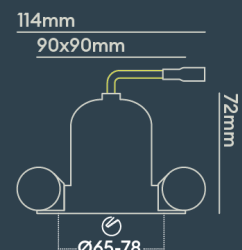

PHOTOMETRICS @ 25°C

Product code	Finish	Type	W	Colour	Beam	lm	lm/W	Lx @ 1m	Energy
BDB12F27WDI	Matt black RAL9017	Black Baffle Square Bezel	9.0W	2700K	50°	800	89	1300	
BDB12F27WMI	Matt black RAL9017	Black Baffle Square Bezel	9.0W	2700K	50°	800	89	1300	
BDB12F27WVI	Matt black RAL9017	Black Baffle Square Bezel	9.0W	2700K	50°	800	89	1300	
BDB12F30MDI	Matt black RAL9017	Black Baffle Square Bezel	9.0W	3000K	24°	800	89	3250	
BDB12F30MMI	Matt black RAL9017	Black Baffle Square Bezel	9.0W	3000K	24°	800	89	3250	
BDB12F30MVI	Matt black RAL9017	Black Baffle Square Bezel	9.0W	3000K	24°	800	89	3250	
BDB12F30NDI	Matt black RAL9017	Black Baffle Square Bezel	9.0W	3000K	15°	800	89	7816	
BDB12F30NMI	Matt black RAL9017	Black Baffle Square Bezel	9.0W	3000K	15°	800	89	7816	
BDB12F30NVI	Matt black RAL9017	Black Baffle Square Bezel	9.0W	3000K	15°	800	89	7816	
BDB12F30WDI	Matt black RAL9017	Black Baffle Square Bezel	9.0W	3000K	50°	800	89	1300	

Energy rating is a reflection of the LED light source.

WIRING INFORMATION

01604 495 151

sales@collingwoodgroup.com

collingwoodlighting.com