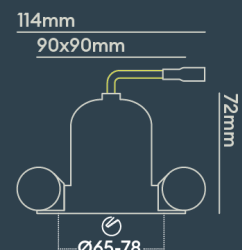

IP65 Available in IP65 for various applications

DIM Mains, 1-10V & DALI-2 dimmable options

CRI>90 CRI 90 providing true colour appearance

WARRANTY

Warranty 7 years

FEATURES & BENEFITS

The 1901 family consists of a pendant, spot light and downlight all with a consistent design language

Use our product selector to choose from 1,800 different combinations

Designed & assembled in Northampton UK

Fixed, Adjustable, Round, Square, Trimless options available

Emergency options available

Fire-rated to 30 minutes for us in Solid timber, I-Joist and Metal Web ceiling joists

Integrated LED using premium components to achieve 70,000 hours/60 years lifetime

PATENT: **GB2576385 EP3648256 HK40014447**

BEAM ANGLE: **24°**

1901 DOWNLIGHT

Design your light! Modular Architectural Downlight Range

FEATURES

IP rating	IP65
CSP Switchable	Single CCT
Tilttable (°)	Fixed
UGR	UGR<16
Dimmable Option	Yes (Mains)
LED Lifetime	L70 70,000h
Colour Rendering Index	CRI>90
Colour Consistency	SDCM3
Emergency Option	Yes, using converter
Rotation angle (°)	Fixed

INSTALLATION INFORMATION

Input	220-240V AC
Maximum Ambient Temperature	40°C
Weight	260g
Insulation Coverable	No
Inrush Current	2.6A/0.3ms
Cut Out Size	65-78
Construction Material	Aluminium
UK Bathroom Zone	1
Maximum ceiling thickness	40 mm
SELV	Yes
Electric Class (1, 2, 3)	II
Suitable for coastal areas	No
Install Connector Type	Loop in / Loop out
UK Building Regulations	Part B, C, E, P & L
FR Building Regulations	Satisfait les essais au fil incandescent: 650°C
Mounting Options	Recessed
Part B Fire Rating	Solid Timber 30/60/90min, I-Joist 30min, Metal Web 30min
Dimmer Type	Mains
Power Factor	0.80

PHOTOMETRICS @ 25°C

Product code	Finish	Type	W	Colour	Beam	lm	lm/W	Lx @ 1m	Energy
BDB12F27NVI	Matt black RAL9017	Black Baffle Square Bezel	9.0W	2700K	15°	800	89	7214	
BDB12F27WDI	Matt black RAL9017	Black Baffle Square Bezel	9.0W	2700K	50°	800	89	1300	
BDB12F27WMI	Matt black RAL9017	Black Baffle Square Bezel	9.0W	2700K	50°	800	89	1300	
BDB12F27WVI	Matt black RAL9017	Black Baffle Square Bezel	9.0W	2700K	50°	800	89	1300	
BDB12F30MDI	Matt black RAL9017	Black Baffle Square Bezel	9.0W	3000K	24°	800	89	3250	
BDB12F30MMI	Matt black RAL9017	Black Baffle Square Bezel	9.0W	3000K	24°	800	89	3250	
BDB12F30MVI	Matt black RAL9017	Black Baffle Square Bezel	9.0W	3000K	24°	800	89	3250	
BDB12F30NDI	Matt black RAL9017	Black Baffle Square Bezel	9.0W	3000K	15°	800	89	7816	
BDB12F30NMI	Matt black RAL9017	Black Baffle Square Bezel	9.0W	3000K	15°	800	89	7816	
BDB12F30NVI	Matt black RAL9017	Black Baffle Square Bezel	9.0W	3000K	15°	800	89	7816	

Energy rating is a reflection of the LED light source.

WIRING INFORMATION

01604 495 151

sales@collingwoodgroup.com

collingwoodlighting.com