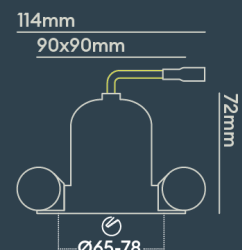

Integrated LED using premium components to achieve 70,000 hours/60 years lifetime

BEAM ANGLE: **50°**

1901 DOWNLIGHT

Design your light! Modular Architectural Downlight Range

FEATURES

IP rating	IP44
CSP Switchable	Single CCT
Tilttable (°)	Fixed
UGR	UGR<16
Dimmable Option	Yes (DALI-2)
LED Lifetime	L70 70,000h
Colour Rendering Index	CRI>90
Colour Consistency	SDCM3
Emergency Option	Yes, using converter
Rotation angle (°)	Fixed

INSTALLATION INFORMATION

Input	220-240V AC
Maximum Ambient Temperature	40°C
Weight	260g
Insulation Coverable	No
Inrush Current	20A 17ms
Cut Out Size	65-78
Construction Material	Aluminium
UK Bathroom Zone	1
Maximum ceiling thickness	40 mm
SELV	Yes
Electric Class (1, 2, 3)	II
Suitable for coastal areas	No
Install Connector Type	Loop in / Loop out
UK Building Regulations	Part B, C, E, P & L
FR Building Regulations	Satisfait les essais au fil incandescent: 650°C
Mounting Options	Recessed
Part B Fire Rating	Solid Timber 30/60/90min, I-Joist 30min, Metal Web 30min
Dimmer Type	DALI
Power Factor	0.80