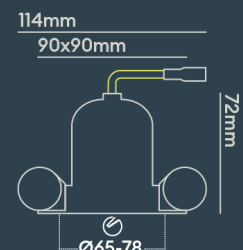

PHOTOMETRICS @ 25°C

Product code	Finish	Type	W	Colour	Beam	lm	lm/W	Lx @ 1m	Energy
BDB02F40WMI	Matt black RAL9017	White Baffle Square Bezel	9.0W	4000K	50°	900	100	1450	
BDB02F40WVI	Matt black RAL9017	White Baffle Square Bezel	9.0W	4000K	50°	900	100	1450	
BDB12F27MDI	Matt black RAL9017	Black Baffle Square Bezel	9.0W	2700K	24°	800	89	3250	
BDB12F27MMI	Matt black RAL9017	Black Baffle Square Bezel	9.0W	2700K	24°	800	89	3250	
BDB12F27MVI	Matt black RAL9017	Black Baffle Square Bezel	9.0W	2700K	24°	800	89	3250	
BDB12F27NDI	Matt black RAL9017	Black Baffle Square Bezel	9.0W	2700K	15°	800	89	7214	
BDB12F27NMI	Matt black RAL9017	Black Baffle Square Bezel	9.0W	2700K	15°	800	89	7214	
BDB12F27NVI	Matt black RAL9017	Black Baffle Square Bezel	9.0W	2700K	15°	800	89	7214	
BDB12F27WDI	Matt black RAL9017	Black Baffle Square Bezel	9.0W	2700K	50°	800	89	1300	
BDB12F27WMI	Matt black RAL9017	Black Baffle Square Bezel	9.0W	2700K	50°	800	89	1300	

Energy rating is a reflection of the LED light source.

BEAM ANGLE: **15°**

WIRING INFORMATION

01604 495 151

sales@collingwoodgroup.com

collingwoodlighting.com