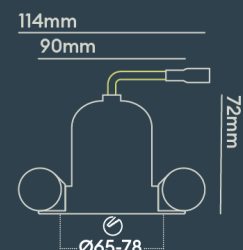

INSTALLATION INFORMATION

Input	220-240V AC
Maximum Ambient Temperature	40°C
Weight	260g
Insulation Coverable	No
Inrush Current	20A 17ms
Cut Out Size	65-78
Construction Material	Aluminium
UK Bathroom Zone	1
Maximum ceiling thickness	40 mm
SELV	Yes
Electric Class (1, 2, 3)	II
Suitable for coastal areas	No
Install Connector Type	Loop in / Loop out
UK Building Regulations	Part B, C, E, P & L
FR Building Regulations	Satisfait les essais au fil incandescent: 650°C
Mounting Options	Recessed
Part B Fire Rating	Solid Timber 30/60/90min, I-Joist 30min, Metal Web 30min
Dimmer Type	DALI
Power Factor	0.80

PHOTOMETRICS @ 25°C

Product code	Finish	Type	W	Colour	Beam	lm	lm/W	Lx @ 1m	Energy
BDB11F30MM	Matt black RAL9017	Black Baffle Round Bezel	9.0W	3000K	24°	800	89	3250	
BDB11F30MV	Matt black RAL9017	Black Baffle Round Bezel	9.0W	3000K	24°	800	89	3250	
BDB11F30ND	Matt black RAL9017	Black Baffle Round Bezel	9.0W	3000K	15°	800	89	7816	
BDB11F30NM	Matt black RAL9017	Black Baffle Round Bezel	9.0W	3000K	15°	800	89	7816	
BDB11F30NV	Matt black RAL9017	Black Baffle Round Bezel	9.0W	3000K	15°	800	89	7816	
BDB11F30WD	Matt black RAL9017	Black Baffle Round Bezel	9.0W	3000K	50°	800	89	1300	
BDB11F30WM	Matt black RAL9017	Black Baffle Round Bezel	9.0W	3000K	50°	800	89	1300	
BDB11F30WV	Matt black RAL9017	Black Baffle Round Bezel	9.0W	3000K	50°	800	89	1300	
BDB11F40MD	Matt black RAL9017	Black Baffle Round Bezel	9.0W	4000K	24°	850	94	3450	
BDB11F40MM	Matt black RAL9017	Black Baffle Round Bezel	9.0W	4000K	24°	850	94	3450	

Energy rating is a reflection of the LED light source.

WIRING INFORMATION

01604 495 151

sales@collingwoodgroup.com

collingwoodlighting.com

BEAM ANGLE: **50°**

COLLINGWOOD
LIGHTING

LIGHTING INNOVATION