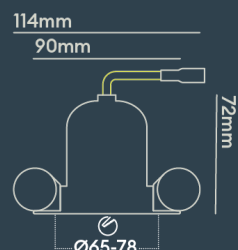

PHOTOMETRICS @ 25°C

Product code	Finish	Type	W	Colour	Beam	lm	lm/W	Lx @ 1m	Energy
BDB11F30MD	Matt black RAL9017	Black Baffle Round Bezel	9.0W	3000K	24°	800	89	3250	
BDB11F30MM	Matt black RAL9017	Black Baffle Round Bezel	9.0W	3000K	24°	800	89	3250	
BDB11F30MV	Matt black RAL9017	Black Baffle Round Bezel	9.0W	3000K	24°	800	89	3250	
BDB11F30ND	Matt black RAL9017	Black Baffle Round Bezel	9.0W	3000K	15°	800	89	7816	
BDB11F30NM	Matt black RAL9017	Black Baffle Round Bezel	9.0W	3000K	15°	800	89	7816	
BDB11F30NV	Matt black RAL9017	Black Baffle Round Bezel	9.0W	3000K	15°	800	89	7816	
BDB11F30WD	Matt black RAL9017	Black Baffle Round Bezel	9.0W	3000K	50°	800	89	1300	
BDB11F30WM	Matt black RAL9017	Black Baffle Round Bezel	9.0W	3000K	50°	800	89	1300	
BDB11F30WV	Matt black RAL9017	Black Baffle Round Bezel	9.0W	3000K	50°	800	89	1300	
BDB11F40MD	Matt black RAL9017	Black Baffle Round Bezel	9.0W	4000K	24°	850	94	3450	

Energy rating is a reflection of the LED light source.

WIRING INFORMATION

01604 495 151

sales@collingwoodgroup.com

collingwoodlighting.com