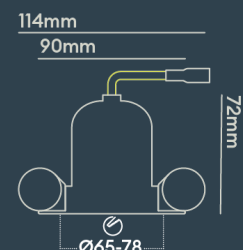

WIRING INFORMATION

01604 495 151

sales@collingwoodgroup.com

collingwoodlighting.com