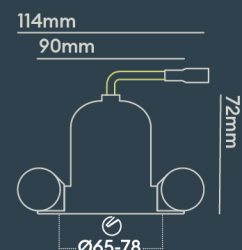

PHOTOMETRICS @ 25°C

Product code	Finish	Type	W	Colour	Beam	lm	lm/W	Lx @ 1m	Energy
BDB11F27MDI	Matt black RAL9017	Black Baffle Round Bezel	9.0W	2700K	24°	800	89	3250	
BDB11F27MMI	Matt black RAL9017	Black Baffle Round Bezel	9.0W	2700K	24°	800	89	3250	
BDB11F27MVI	Matt black RAL9017	Black Baffle Round Bezel	9.0W	2700K	24°	800	89	3250	
BDB11F27NDI	Matt black RAL9017	Black Baffle Round Bezel	9.0W	2700K	15°	800	89	7214	
BDB11F27NMI	Matt black RAL9017	Black Baffle Round Bezel	9.0W	2700K	15°	800	89	7214	
BDB11F27NVI	Matt black RAL9017	Black Baffle Round Bezel	9.0W	2700K	15°	800	89	7214	
BDB11F27WDI	Matt black RAL9017	Black Baffle Round Bezel	9.0W	2700K	50°	800	89	1300	
BDB11F27WMI	Matt black RAL9017	Black Baffle Round Bezel	9.0W	2700K	50°	800	89	1300	
BDB11F27WVI	Matt black RAL9017	Black Baffle Round Bezel	9.0W	2700K	50°	800	89	1300	
BDB11F30MDI	Matt black RAL9017	Black Baffle Round Bezel	9.0W	3000K	24°	800	89	3250	

Energy rating is a reflection of the LED light source.

BEAM ANGLE: **15°**

WIRING INFORMATION

01604 495 151

sales@collingwoodgroup.com

collingwoodlighting.com