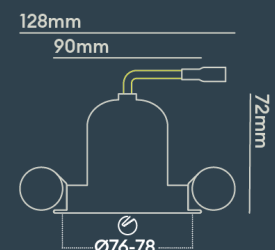

PHOTOMETRICS @ 25°C

Product code	Finish	Type	W	Colour	Beam	lm	lm/W	Lx @ 1m	Energy
BDB11A30NM	Matt black RAL9017	Black Baffle Round Bezel	9.0W	3000K	15°	800	89	7816	
BDB11A30NV	Matt black RAL9017	Black Baffle Round Bezel	9.0W	3000K	15°	800	89	7816	
BDB11A30WD	Matt black RAL9017	Black Baffle Round Bezel	9.0W	3000K	50°	800	89	1300	
BDB11A30WM	Matt black RAL9017	Black Baffle Round Bezel	9.0W	3000K	50°	800	89	1300	
BDB11A30VW	Matt black RAL9017	Black Baffle Round Bezel	9.0W	3000K	50°	800	89	1300	
BDB11A40MD	Matt black RAL9017	Black Baffle Round Bezel	9.0W	4000K	24°	850	94	3450	
BDB11A40MM	Matt black RAL9017	Black Baffle Round Bezel	9.0W	4000K	24°	850	94	3450	
BDB11A40MV	Matt black RAL9017	Black Baffle Round Bezel	9.0W	4000K	24°	850	94	3450	
BDB11A40ND	Matt black RAL9017	Black Baffle Round Bezel	9.0W	4000K	15°	850	94	9018	
BDB11A40NM	Matt black RAL9017	Black Baffle Round Bezel	9.0W	4000K	15°	850	94	9018	

Energy rating is a reflection of the LED light source.

WIRING INFORMATION

01604 495 151

sales@collingwoodgroup.com

collingwoodlighting.com