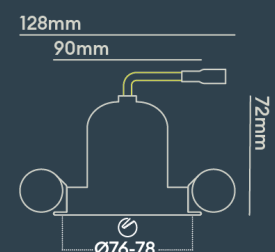

INSTALLATION INFORMATION

Input	220-240V AC
Maximum Ambient Temperature	40°C
Weight	260g
Insulation Coverable	No
Inrush Current	10A/22ms
Cut Out Size	76-78
Construction Material	Aluminium
UK Bathroom Zone	1
Maximum ceiling thickness	40 mm
SELV	Yes
Electric Class (1, 2, 3)	II
Suitable for coastal areas	No
Install Connector Type	Loop in / Loop out
UK Building Regulations	Part P, L & B
FR Building Regulations	Satisfait les essais au fil incandescent: 650°C
Mounting Options	Recessed
Part B Fire Rating	Solid Timber 30/60/90min, I-Joist 30min, Metal Web 30min
Dimmer Type	1-10V
Power Factor	0.80

PHOTOMETRICS @ 25°C

Finish	Type	W	Colour	Beam	lm	lm/W	Lx @ 1m	Energy
Matt black RAL9017	Black Baffle Round Bezel	9.0W	3000K	15°	800	89	7816	
Matt black RAL9017	Black Baffle Round Bezel	9.0W	3000K	15°	800	89	7816	
Matt black RAL9017	Black Baffle Round Bezel	9.0W	3000K	15°	800	89	7816	
Matt black RAL9017	Black Baffle Round Bezel	9.0W	3000K	50°	800	89	1300	
Matt black RAL9017	Black Baffle Round Bezel	9.0W	3000K	50°	800	89	1300	
Matt black RAL9017	Black Baffle Round Bezel	9.0W	3000K	50°	800	89	1300	
Matt black RAL9017	Black Baffle Round Bezel	9.0W	4000K	24°	850	94	3450	
Matt black RAL9017	Black Baffle Round Bezel	9.0W	4000K	24°	850	94	3450	
Matt black RAL9017	Black Baffle Round Bezel	9.0W	4000K	24°	850	94	3450	
Matt black RAL9017	Black Baffle Round Bezel	9.0W	4000K	15°	850	94	9018	

Energy rating is a reflection of the LED light source.

BEAM ANGLE: **50°**

WIRING INFORMATION

01604 495 151

sales@collingwoodgroup.com

collingwoodlighting.com