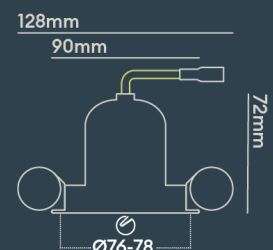

PHOTOMETRICS @ 25°C

Product code	Finish	Type	W	Colour	Beam	lm	lm/W	Lx @ 1m	Energy
BDB11A27NM	Matt black RAL9017	Black Baffle Round Bezel	9.0W	2700K	15°	800	89	7214	
BDB11A27NV	Matt black RAL9017	Black Baffle Round Bezel	9.0W	2700K	15°	800	89	7214	
BDB11A27WD	Matt black RAL9017	Black Baffle Round Bezel	9.0W	2700K	50°	800	89	1300	
BDB11A27WM	Matt black RAL9017	Black Baffle Round Bezel	9.0W	2700K	50°	800	89	1300	
BDB11A27VW	Matt black RAL9017	Black Baffle Round Bezel	9.0W	2700K	50°	800	89	1300	
BDB11A30MD	Matt black RAL9017	Black Baffle Round Bezel	9.0W	3000K	24°	800	89	3250	
BDB11A30MM	Matt black RAL9017	Black Baffle Round Bezel	9.0W	3000K	24°	800	89	3250	
BDB11A30MV	Matt black RAL9017	Black Baffle Round Bezel	9.0W	3000K	24°	800	89	3250	
BDB11A30ND	Matt black RAL9017	Black Baffle Round Bezel	9.0W	3000K	15°	800	89	7816	
BDB11A30NM	Matt black RAL9017	Black Baffle Round Bezel	9.0W	3000K	15°	800	89	7816	

Energy rating is a reflection of the LED light source.

BEAM ANGLE: **24°**

WIRING INFORMATION

01604 495 151

sales@collingwoodgroup.com

collingwoodlighting.com