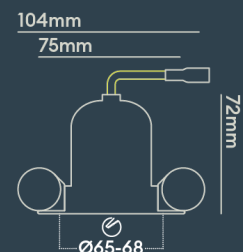

1901 DOWNLIGHT

Design your light! Modular Architectural Downlight Range

FEATURES

IP rating	IP44
CSP Switchable	Dim to Warm
Tilttable (°)	Fixed
UGR	UGR<16
Dimmable Option	Yes (Mains)
LED Lifetime	L70 70,000h
Colour Rendering Index	CRI>90
Colour Consistency	SDCM3
Emergency Option	Yes, using converter
Rotation angle (°)	Fixed

INSTALLATION INFORMATION

Input	220-240V AC
Maximum Ambient Temperature	40°C
Weight	260g
Insulation Coverable	No
Inrush Current	1.12A 10ms
Cut Out Size	65-68
Construction Material	Aluminium
UK Bathroom Zone	1
Maximum ceiling thickness	40 mm
SELV	Yes
Electric Class (1, 2, 3)	II
Suitable for coastal areas	No
Install Connector Type	Loop in / Loop out
UK Building Regulations	Part B, C, E, P & L
FR Building Regulations	Satisfait les essais au fil incandescent: 650°C
Mounting Options	Recessed
Part B Fire Rating	Solid Timber 30/60/90min, I-Joist 30min, Metal Web 30min
Power Factor	0.80

IP65 Available in IP65 for various applications

DIM Mains, 1-10V & DALI-2 dimmable options

CRI>90 CRI 90 providing true colour appearance

WARRANTY

Warranty 7 years

FEATURES & BENEFITS

The 1901 family consists of a pendant, spot light and downlight all with a consistent design language

Use our product selector to choose from 1,800 different combinations

Designed & assembled in Northampton UK

Fixed, Adjustable, Round, Square, Trimless options available

Emergency options available

Fire-rated to 30 minutes for us in Solid timber, I-Joist and Metal Web ceiling joists

Integrated LED using premium components to achieve 70,000 hours/60 years lifetime

PATENT: **GB2576385 EP3648256 HK40014447**

PHOTOMETRICS @ 25°C