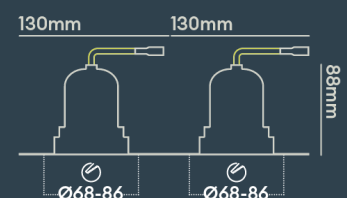

1901 DOWNLIGHT

Design your light! Modular Architectural Downlight Range

FEATURES

IP rating	IP65
CSP Switchable	Single CCT
Tilttable (°)	Fixed
UGR	UGR<22
Dimmable Option	Yes (Mains)
LED Lifetime	L70 70,000h
Colour Rendering Index	CRI>90
Colour Consistency	SDCM3
Emergency Option	Yes, using converter
Rotation angle (°)	Fixed

INSTALLATION INFORMATION

Input	220-240V AC
Maximum Ambient Temperature	40°C
Weight	400g
Insulation Coverable	No
Inrush Current	2.6A/0.3ms
Cut Out Size	68-86 x2
Construction Material	Aluminium
UK Bathroom Zone	1
Maximum ceiling thickness	40 mm
SELV	Yes
Electric Class (1, 2, 3)	II
Suitable for coastal areas	No
Install Connector Type	Loop in / Loop out
UK Building Regulations	Part B, C, E, P & L
FR Building Regulations	Satisfait les essais au fil incandescent: 650°C
Mounting Options	Recessed
Part B Fire Rating	Solid Timber 30/60/90min, I-Joist 30min, Metal Web 30min
Dimmer Type	Mains
Power Factor	0.80

PHOTOMETRICS @ 25°C

Product code	Finish	Type	W	Colour	Beam	lm	lm/W	Lx @ 1m	Energy
BDB04F40MVI	Matt black RAL9017	White Baffle Double Trimless	18W	4000K	24°	2 x 900	100	2 x 3550	
BDB04F40NDI	Matt black RAL9017	White Baffle Double Trimless	18W	4000K	15°	2 x 900	100	2 x 9018	
BDB04F40NMI	Matt black RAL9017	White Baffle Double Trimless	18W	4000K	15°	2 x 900	100	2 x 9018	
BDB04F40NVI	Matt black RAL9017	White Baffle Double Trimless	18W	4000K	15°	2 x 900	100	2 x 9018	
BDB04F40WDI	Matt black RAL9017	White Baffle Double Trimless	18W	4000K	50°	2 x 900	100	2 x 1450	
BDB04F40WMI	Matt black RAL9017	White Baffle Double Trimless	18W	4000K	50°	2 x 900	100	2 x 1450	
BDB04F40WVI	Matt black RAL9017	White Baffle Double Trimless	18W	4000K	50°	2 x 900	100	2 x 1450	
BDB14F27MDI	Matt black RAL9017	Black Baffle Double	18W	2700K	24°	2 x 800	89	2 x 3250