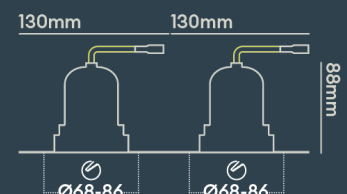

1901 DOWNLIGHT

Design your light! Modular Architectural Downlight Range

FEATURES

IP rating	IP44
CSP Switchable	Single CCT
Tilttable (°)	Fixed
UGR	UGR<22
Dimmable Option	Yes (Mains)
LED Lifetime	L70 70,000h
Colour Rendering Index	CRI>90
Colour Consistency	SDCM3
Emergency Option	Yes, using converter
Rotation angle (°)	Fixed

INSTALLATION INFORMATION

Input	220-240V AC
Maximum Ambient Temperature	40°C
Weight	400g
Insulation Coverable	No
Inrush Current	2.6A/0.3ms
Cut Out Size	68-86 x2
Construction Material	Aluminium
UK Bathroom Zone	1
Maximum ceiling thickness	40 mm
SELV	Yes
Electric Class (1, 2, 3)	II
Suitable for coastal areas	No
Install Connector Type	Loop in / Loop out
UK Building Regulations	Part B, C, E, P & L
FR Building Regulations	Satisfait les essais au fil incandescent: 650°C
Mounting Options	Recessed
Part B Fire Rating	Solid Timber 30/60/90min, I-Joist 30min, Metal Web 30min
Dimmer Type	Mains
Power Factor	0.80

IP65 Available in IP65 for various applications

DIM Mains, 1-10V & DALI-2 dimmable options

CRI>90 CRI 90 providing true colour appearance

WARRANTY

Warranty 7 years

FEATURES & BENEFITS

The 1901 family consists of a pendant, spot light and downlight all with a consistent design language

Use our product selector to choose from 1,800 different combinations

Designed & assembled in Northampton UK

Fixed, Adjustable, Round, Square, Trimless options available

Emergency options available

Fire-rated to 30 minutes for us in Solid timber, I-Joist and Metal Web ceiling joists

Integrated LED using premium components to achieve 70,000 hours/60 years lifetime

PHOTOMETRICS @ 25°C