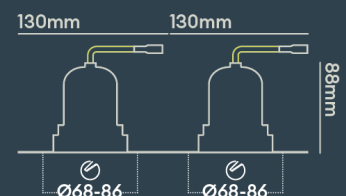

1901 DOWNLIGHT

Design your light! Modular Architectural Downlight Range

FEATURES

IP rating	IP65
CSP Switchable	Single CCT
Tilttable (°)	Fixed
UGR	UGR<19
Dimmable Option	Yes (DALI-2)
LED Lifetime	L70 70,000h
Colour Rendering Index	CRI>90
Colour Consistency	SDCM3
Emergency Option	Yes, using converter
Rotation angle (°)	Fixed

INSTALLATION INFORMATION

Input	220-240V AC
Maximum Ambient Temperature	40°C
Weight	400g
Insulation Coverable	No
Inrush Current	20A 17ms
Cut Out Size	68-86 x2
Construction Material	Aluminium
UK Bathroom Zone	1
Maximum ceiling thickness	40 mm
SELV	Yes
Electric Class (1, 2, 3)	II
Suitable for coastal areas	No
Install Connector Type	Loop in / Loop out
UK Building Regulations	Part B, C, E, P & L
FR Building Regulations	Satisfait les essais au fil incandescent: 650°C
Mounting Options	Recessed
Part B Fire Rating	Solid Timber 30/60/90min, I-Joist 30min, Metal Web 30min
Dimmer Type	DALI
Power Factor	0.80

PHOTOMETRICS @ 25°C

Product code	Finish	Type	W	Colour	Beam	lm	lm/W	Lx @ 1m	Energy
BDB04F30WMI	Matt black RAL9017	White Baffle Double Trimless	18W	3000K	50°	2 x 850	94	2 x 1350	
BDB04F30WVI	Matt black RAL9017	White Baffle Double Trimless	18W	3000K	50°	2 x 850	94	2 x 1350	
BDB04F40MDI	Matt black RAL9017	White Baffle Double Trimless	18W	4000K	24°	2 x 900	100	2 x 3550	
BDB04F40MMI	Matt black RAL9017	White Baffle Double Trimless	18W	4000K	24°	2 x 900	100	2 x 3550	
BDB04F40MVI	Matt black RAL9017	White Baffle Double Trimless	18W	4000K	24°	2 x 900	100	2 x 3550	
BDB04F40NDI	Matt black RAL9017	White Baffle Double Trimless	18W	4000K	15°	2 x 900	100	2 x 9018	
BDB04F40NMI	Matt black RAL9017	White Baffle Double Trimless	18W	4000K	15°	2 x 900	100	2 x 9018	
BDB04F40NVI	Matt black RAL9017	White Baffle Double	18W	4000K	15°	2 x 900	100	2 x 9018