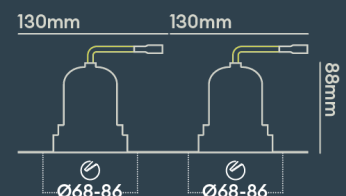

1901 DOWNLIGHT

Design your light! Modular Architectural Downlight Range

FEATURES

IP rating	IP65
CSP Switchable	Single CCT
Tilttable (°)	Fixed
UGR	UGR<22
Dimmable Option	Yes (DALI-2)
LED Lifetime	L70 70,000h
Colour Rendering Index	CRI>90
Colour Consistency	SDCM3
Emergency Option	Yes, using converter
Rotation angle (°)	Fixed

INSTALLATION INFORMATION

Input	220-240V AC
Maximum Ambient Temperature	40°C
Weight	400g
Insulation Coverable	No
Inrush Current	20A 17ms
Cut Out Size	68-86 x2
Construction Material	Aluminium
UK Bathroom Zone	1
Maximum ceiling thickness	40 mm
SELV	Yes
Electric Class (1, 2, 3)	II
Suitable for coastal areas	No
Install Connector Type	Loop in / Loop out
UK Building Regulations	Part B, C, E, P & L
FR Building Regulations	Satisfait les essais au fil incandescent: 650°C
Mounting Options	Recessed
Part B Fire Rating	Solid Timber 30/60/90min, I-Joist 30min, Metal Web 30min
Dimmer Type	DALI
Power Factor	0.80

PHOTOMETRICS @ 25°C

Product code	Finish	Type	W	Colour	Beam	lm	lm/W	Lx @ 1m	Energy
BDB04F30MMI	Matt black RAL9017	White Baffle Double Trimless	18W	3000K	24°	2 x 850	94	2 x 3350	
BDB04F30MVI	Matt black RAL9017	White Baffle Double Trimless	18W	3000K	24°	2 x 850	94	2 x 3350	
BDB04F30NDI	Matt black RAL9017	White Baffle Double Trimless	18W	3000K	15°	2 x 850	94	2 x 7816	
BDB04F30NMI	Matt black RAL9017	White Baffle Double Trimless	18W	3000K	15°	2 x 850	94	2 x 7816	
BDB04F30NVI	Matt black RAL9017	White Baffle Double Trimless	18W	3000K	15°	2 x 850	94	2 x 7816	
BDB04F30WDI	Matt black RAL9017	White Baffle Double Trimless	18W	3000K	50°	2 x 850	94	2 x 1350	
BDB04F30WMI	Matt black RAL9017	White Baffle Double Trimless	18W	3000K	50°	2 x 850	94	2 x 1350	
BDB04F30WVI	Matt black RAL9017	White Baffle Double	18W	3000K	50°	2 x 850	94	2 x 1350