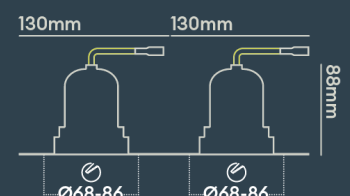

1901 DOWNLIGHT

Design your light! Modular Architectural Downlight Range

FEATURES

IP rating	IP65
CSP Switchable	Single CCT
Tilttable (°)	Fixed
UGR	UGR<16
Dimmable Option	Yes (Mains)
LED Lifetime	L70 70,000h
Colour Rendering Index	CRI>90
Colour Consistency	SDCM3
Emergency Option	Yes, using converter
Rotation angle (°)	Fixed

INSTALLATION INFORMATION

Input	220-240V AC
Maximum Ambient Temperature	40°C
Weight	400g
Insulation Coverable	No
Inrush Current	2.6A/0.3ms
Cut Out Size	68-86 x2
Construction Material	Aluminium
UK Bathroom Zone	1
Maximum ceiling thickness	40 mm
SELV	Yes
Electric Class (1, 2, 3)	II
Suitable for coastal areas	No
Install Connector Type	Loop in / Loop out
UK Building Regulations	Part B, C, E, P & L
FR Building Regulations	Satisfait les essais au fil incandescent: 650°C
Mounting Options	Recessed
Part B Fire Rating	Solid Timber 30/60/90min, I-Joist 30min, Metal Web 30min
Dimmer Type	Mains
Power Factor	0.80

IP65

Available in IP65 for various applications

DIM

Mains, 1-10V & DALI-2 dimmable options

CRI>90

CRI 90 providing true colour appearance

WARRANTY

Warranty

7 years

FEATURES & BENEFITS

The 1901 family consists of a pendant, spot light and downlight all with a consistent design language

Use our product selector to choose from 1,800 different combinations

Designed & assembled in Northampton UK

Fixed, Adjustable, Round, Square, Trimless options available

Emergency options available

Fire-rated to 30 minutes for us in Solid timber, I-Joist and Metal Web ceiling joists

Integrated LED using premium components to achieve 70,000 hours/60 years lifetime

PHOTOMETRICS @ 25°C