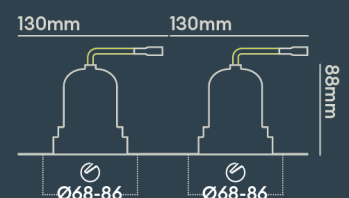

1901 DOWNLIGHT

Design your light! Modular Architectural Downlight Range

FEATURES

IP rating	IP65
CSP Switchable	Single CCT
Tilttable (°)	Fixed
UGR	UGR<16
Dimmable Option	Yes (DALI-2)
LED Lifetime	L70 70,000h
Colour Rendering Index	CRI>90
Colour Consistency	SDCM3
Emergency Option	Yes, using converter
Rotation angle (°)	Fixed

INSTALLATION INFORMATION

Input	220-240V AC
Maximum Ambient Temperature	40°C
Weight	400g
Insulation Coverable	No
Inrush Current	20A 17ms
Cut Out Size	68-86 x2
Construction Material	Aluminium
UK Bathroom Zone	1
Maximum ceiling thickness	40 mm
SELV	Yes
Electric Class (1, 2, 3)	II
Suitable for coastal areas	No
Install Connector Type	Loop in / Loop out
UK Building Regulations	Part B, C, E, P & L
FR Building Regulations	Satisfait les essais au fil incandescent: 650°C
Mounting Options	Recessed
Part B Fire Rating	Solid Timber 30/60/90min, I-Joist 30min, Metal Web 30min
Dimmer Type	DALI
Power Factor	0.80

PHOTOMETRICS @ 25°C

Product code	Finish	Type	W	Colour	Beam	lm	lm/W	Lx @ 1m	Energy
BDB04F27NMI	Matt black RAL9017	White Baffle Double Trimless	18W	2700K	15°	2 x 850	94	2 x 7214	
BDB04F27NVI	Matt black RAL9017	White Baffle Double Trimless	18W	2700K	15°	2 x 850	94	2 x 7214	
BDB04F27WDI	Matt black RAL9017	White Baffle Double Trimless	18W	2700K	50°	2 x 850	94	2 x 1350	
BDB04F27WMI	Matt black RAL9017	White Baffle Double Trimless	18W	2700K	50°	2 x 850	94	2 x 1350	
BDB04F27WVI	Matt black RAL9017	White Baffle Double Trimless	18W	2700K	50°	2 x 850	94	2 x 1350	
BDB04F30MDI	Matt black RAL9017	White Baffle Double Trimless	18W	3000K	24°	2 x 850	94	2 x 3350	
BDB04F30MMI	Matt black RAL9017	White Baffle Double Trimless	18W	3000K	24°	2 x 850	94	2 x 3350	
BDB04F30MVI	Matt black RAL9017	White Baffle Double	18W	3000K	24°	2 x 850	94	2 x 3350