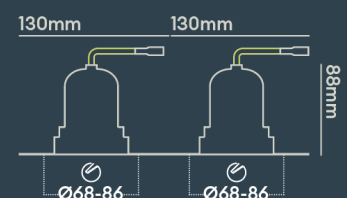

1901 DOWNLIGHT

Design your light! Modular Architectural Downlight Range

FEATURES

IP rating	IP65
CSP Switchable	Dim to Warm
Tilttable (°)	Fixed
UGR	UGR<16
Dimmable Option	Yes (Mains)
LED Lifetime	L70 70,000h
Colour Rendering Index	CRI>90
Colour Consistency	SDCM3
Emergency Option	Yes, using converter
Rotation angle (°)	Fixed

INSTALLATION INFORMATION

Input	220-240V AC
Maximum Ambient Temperature	40°C
Weight	400g
Insulation Coverable	No
Inrush Current	1.12A 10ms
Cut Out Size	68-86 x2
Construction Material	Aluminium
UK Bathroom Zone	1
Maximum ceiling thickness	40 mm
SELV	Yes
Electric Class (1, 2, 3)	II
Suitable for coastal areas	No
Install Connector Type	Loop in / Loop out
UK Building Regulations	Part B, C, E, P & L
FR Building Regulations	Satisfait les essais au fil incandescent: 650°C
Mounting Options	Recessed
Part B Fire Rating	Solid Timber 30/60/90min, I-Joist 30min, Metal Web 30min
Power Factor	0.80

IP65 Available in IP65 for various applications

DIM Mains, 1-10V & DALI-2 dimmable options

CRI>90 CRI 90 providing true colour appearance

WARRANTY

Warranty 7 years

FEATURES & BENEFITS

The 1901 family consists of a pendant, spot light and downlight all with a consistent design language

Use our product selector to choose from 1,800 different combinations

Designed & assembled in Northampton UK

Fixed, Adjustable, Round, Square, Trimless options available

Emergency options available

Fire-rated to 30 minutes for us in Solid timber, I-Joist and Metal Web ceiling joists

Integrated LED using premium components to achieve 70,000 hours/60 years lifetime

PATENT: **GB2576385 EP3648256 HK40014447**

PHOTOMETRICS @ 25°C