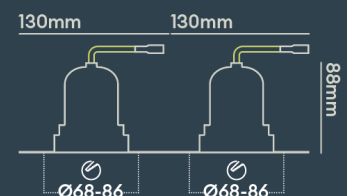

1901 DOWNLIGHT

Design your light! Modular Architectural Downlight Range

FEATURES

IP rating	IP65
CSP Switchable	Single CCT
Tilttable (°)	Fixed
UGR	UGR<22
Dimmable Option	Yes (Mains)
LED Lifetime	L70 70,000h
Colour Rendering Index	CRI>90
Colour Consistency	SDCM3
Emergency Option	Yes, using converter
Rotation angle (°)	Fixed

INSTALLATION INFORMATION

Input	220-240V AC
Maximum Ambient Temperature	40°C
Weight	400g
Insulation Coverable	No
Inrush Current	2.6A/0.3ms
Cut Out Size	68-86 x2
Construction Material	Aluminium
UK Bathroom Zone	1
Maximum ceiling thickness	40 mm
SELV	Yes
Electric Class (1, 2, 3)	II
Suitable for coastal areas	No
Install Connector Type	Loop in / Loop out
UK Building Regulations	Part B, C, E, P & L
FR Building Regulations	Satisfait les essais au fil incandescent: 650°C
Mounting Options	Recessed
Part B Fire Rating	Solid Timber 30/60/90min, I-Joist 30min, Metal Web 30min
Dimmer Type	Mains
Power Factor	0.80

IP65 Available in IP65 for various applications

DIM Mains, 1-10V & DALI-2 dimmable options

CRI>90 CRI 90 providing true colour appearance

WARRANTY

Warranty 7 years

FEATURES & BENEFITS

The 1901 family consists of a pendant, spot light and downlight all with a consistent design language

Use our product selector to choose from 1,800 different combinations

Designed & assembled in Northampton UK

Fixed, Adjustable, Round, Square, Trimless options available

Emergency options available

Fire-rated to 30 minutes for us in Solid timber, I-Joist and Metal Web ceiling joists

Integrated LED using premium components to achieve 70,000 hours/60 years lifetime

PHOTOMETRICS @ 25°C