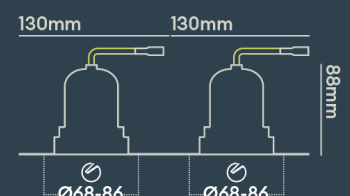

1901 DOWNLIGHT

Design your light! Modular Architectural Downlight Range

FEATURES

IP rating	IP44
CSP Switchable	Single CCT
Tilttable (°)	Fixed
UGR	UGR<19
Dimmable Option	Yes (DALI-2)
LED Lifetime	L70 70,000h
Colour Rendering Index	CRI>90
Colour Consistency	SDCM3
Emergency Option	Yes, using converter
Rotation angle (°)	Fixed

INSTALLATION INFORMATION

Input	220-240V AC
Maximum Ambient Temperature	40°C
Weight	400g
Insulation Coverable	No
Inrush Current	20A 17ms
Cut Out Size	68-86 x2
Construction Material	Aluminium
UK Bathroom Zone	1
Maximum ceiling thickness	40 mm
SELV	Yes
Electric Class (1, 2, 3)	II
Suitable for coastal areas	No
Install Connector Type	Loop in / Loop out
UK Building Regulations	Part B, C, E, P & L
FR Building Regulations	Satisfait les essais au fil incandescent: 650°C
Mounting Options	Recessed
Part B Fire Rating	Solid Timber 30/60/90min, I-Joist 30min, Metal Web 30min
Dimmer Type	DALI
Power Factor	0.80

IP65 Available in IP65 for various applications

DIM Mains, 1-10V & DALI-2 dimmable options

CRI>90 CRI 90 providing true colour appearance

WARRANTY

Warranty 7 years

FEATURES & BENEFITS

The 1901 family consists of a pendant, spot light and downlight all with a consistent design language

Use our product selector to choose from 1,800 different combinations

Designed & assembled in Northampton UK

Fixed, Adjustable, Round, Square, Trimless options available

Emergency options available

Fire-rated to 30 minutes for us in Solid timber, I-Joist and Metal Web ceiling joists

Integrated LED using premium components to achieve 70,000 hours/60 years lifetime

PHOTOMETRICS @ 25°C