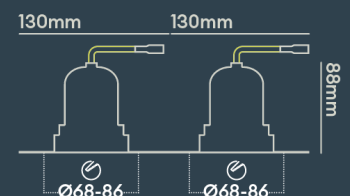

1901 DOWNLIGHT

Design your light! Modular Architectural Downlight Range

FEATURES

IP rating	IP44
CSP Switchable	Single CCT
Tilttable (°)	Fixed
UGR	UGR<16
Dimmable Option	Yes (Mains)
LED Lifetime	L70 70,000h
Colour Rendering Index	CRI>90
Colour Consistency	SDCM3
Emergency Option	Yes, using converter
Rotation angle (°)	Fixed

INSTALLATION INFORMATION

Input	220-240V AC
Maximum Ambient Temperature	40°C
Weight	400g
Insulation Coverable	No
Inrush Current	2.6A/0.3ms
Cut Out Size	68-86 x2
Construction Material	Aluminium
UK Bathroom Zone	1
Maximum ceiling thickness	40 mm
SELV	Yes
Electric Class (1, 2, 3)	II
Suitable for coastal areas	No
Install Connector Type	Loop in / Loop out
UK Building Regulations	Part B, C, E, P & L
FR Building Regulations	Satisfait les essais au fil incandescent: 650°C
Mounting Options	Recessed
Part B Fire Rating	Solid Timber 30/60/90min, I-Joist 30min, Metal Web 30min
Dimmer Type	Mains
Power Factor	0.80

IP65

Available in IP65 for various applications

DIM

Mains, 1-10V & DALI-2 dimmable options

CRI>90

CRI 90 providing true colour appearance

WARRANTY

Warranty

7 years

FEATURES & BENEFITS

The 1901 family consists of a pendant, spot light and downlight all with a consistent design language

Use our product selector to choose from 1,800 different combinations

Designed & assembled in Northampton UK

Fixed, Adjustable, Round, Square, Trimless options available

Emergency options available

Fire-rated to 30 minutes for us in Solid timber, I-Joist and Metal Web ceiling joists

Integrated LED using premium components to achieve 70,000 hours/60 years lifetime

PHOTOMETRICS @ 25°C