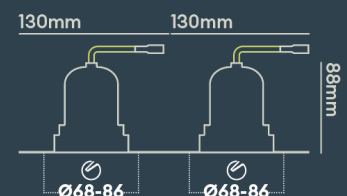

IP65

Available in IP65 for various applications

DIM

Mains, 1-10V & DALI-2 dimmable options

CRI>90

CRI 90 providing true colour appearance

WARRANTY

Warranty

7 years

FEATURES & BENEFITS

The 1901 family consists of a pendant, spot light and downlight all with a consistent design language

Use our product selector to choose from 1,800 different combinations

Designed & assembled in Northampton UK

Fixed, Adjustable, Round, Square, Trimless options available

Emergency options available

Fire-rated to 30 minutes for us in Solid timber, I-Joist and Metal Web ceiling joists

Integrated LED using premium components to achieve 70,000 hours/60 years lifetime

BEAM ANGLE: **50°**

1901 DOWNLIGHT

Design your light! Modular Architectural Downlight Range

FEATURES

IP rating	IP20
CSP Switchable	Single CCT
Tilttable (°)	20
UGR	UGR<22
Dimmable Option	Yes (Mains)
LED Lifetime	L70 70,000h
Colour Rendering Index	CRI>90
Colour Consistency	SDCM3
Emergency Option	Yes, using converter
Rotation angle (°)	355

INSTALLATION INFORMATION

Input	220-240V AC
Maximum Ambient Temperature	40°C
Weight	400g
Insulation Coverable	No
Inrush Current	2.6A/0.3ms
Cut Out Size	68-86 x2
Construction Material	Aluminium
UK Bathroom Zone	N/A
Maximum ceiling thickness	40 mm
SELV	Yes
Electric Class (1, 2, 3)	II
Suitable for coastal areas	No
Install Connector Type	Loop in / Loop out
UK Building Regulations	Part P, L & B
FR Building Regulations	Satisfait les essais au fil incandescent: 650°C
Mounting Options	Recessed
Part B Fire Rating	Solid Timber 30/60/90min, I-Joist 30min, Metal Web 30min
Dimmer Type	Mains
Power Factor	0.80

PHOTOMETRICS @ 25°C

Product code	Finish	Type	W	Colour	Beam	lm	lm/W	Lx @ 1m	Energy
BDB04A40MV	Matt black RAL9017	White Baffle Double Trimless	18W	4000K	24°	2 x 900	100	2 x 3550	
BDB04A40ND	Matt black RAL9017	White Baffle Double Trimless	18W	4000K	15°	2 x 900	100	2 x 9018	
BDB04A40NM	Matt black RAL9017	White Baffle Double Trimless	18W	4000K	15°	2 x 900	100	2 x 9018	
BDB04A40NV	Matt black RAL9017	White Baffle Double Trimless	18W	4000K	15°	2 x 900	100	2 x 9018	
BDB04A40WD	Matt black RAL9017	White Baffle Double Trimless	18W	4000K	50°	2 x 900	100	2 x 1450	
BDB04A40WM	Matt black RAL9017	White Baffle Double Trimless	18W	4000K	50°	2 x 900	100	2 x 1450	
BDB04A40VW	Matt black RAL9017	White Baffle Double Trimless	18W	4000K	50°	2 x 900	100	2 x 1450	
BDB14A27MD	Matt black RAL9017	Black Baffle Double	18W	2700K	24°	2 x 800	89	2 x 3250