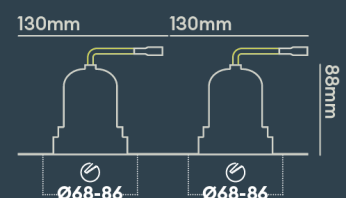

IP65 Available in IP65 for various applications

DIM Mains, 1-10V & DALI-2 dimmable options

CRI>90 CRI 90 providing true colour appearance

WARRANTY

Warranty

7 years

FEATURES & BENEFITS

The 1901 family consists of a pendant, spot light and downlight all with a consistent design language

Use our product selector to choose from 1,800 different combinations

Designed & assembled in Northampton UK

Fixed, Adjustable, Round, Square, Trimless options available

Emergency options available

Fire-rated to 30 minutes for us in Solid timber, I-Joist and Metal Web ceiling joists

Integrated LED using premium components to achieve 70,000 hours/60 years lifetime

BEAM ANGLE: **15°**

1901 DOWNLIGHT

Design your light! Modular Architectural Downlight Range

FEATURES

IP rating	IP20
CSP Switchable	Single CCT
Tilttable (°)	20
UGR	UGR<19
Dimmable Option	Yes (Mains)
LED Lifetime	L70 70,000h
Colour Rendering Index	CRI>90
Colour Consistency	SDCM3
Emergency Option	Yes, using converter
Rotation angle (°)	355

INSTALLATION INFORMATION

Input	220-240V AC
Maximum Ambient Temperature	40°C
Weight	400g
Insulation Coverable	No
Inrush Current	2.6A/0.3ms
Cut Out Size	68-86 x2
Construction Material	Aluminium
UK Bathroom Zone	N/A
Maximum ceiling thickness	40 mm
SELV	Yes
Electric Class (1, 2, 3)	II
Suitable for coastal areas	No
Install Connector Type	Loop in / Loop out
UK Building Regulations	Part P, L & B
FR Building Regulations	Satisfait les essais au fil incandescent: 650°C
Mounting Options	Recessed
Part B Fire Rating	Solid Timber 30/60/90min, I-Joist 30min, Metal Web 30min
Dimmer Type	Mains
Power Factor	0.80

PHOTOMETRICS @ 25°C

Product code	Finish	Type	W	Colour	Beam	lm	lm/W	Lx @ 1m	Energy
BDB04A30WV	Matt black RAL9017	Double Trimless	18W	3000K	50°	2 x 850	94	2 x 1350	
BDB04A40MD	Matt black RAL9017	Double Trimless	18W	4000K	24°	2 x 900	100	2 x 3550	
BDB04A40MM	Matt black RAL9017	Double Trimless	18W	4000K	24°	2 x 900	100	2 x 3550	
BDB04A40MV	Matt black RAL9017	Double Trimless	18W	4000K	24°	2 x 900	100	2 x 3550	
BDB04A40ND	Matt black RAL9017	Double Trimless	18W	4000K	15°	2 x 900	100	2 x 9018	
BDB04A40NM	Matt black RAL9017	Double Trimless	18W	4000K	15°	2 x 900	100	2 x 9018	
BDB04A40NV	Matt black RAL9017	Double Trimless	18W	4000K	15°	2 x 900	100	2 x 9018	
BDB04A40WD	Matt black RAL9017	Double Trimless	18W	4000K	50°	2 x 900	100	2 x 1450	
BDB04A40WM	Matt black RAL9017	Double Trimless	18W	4000K	50°	2 x 900	100	2 x 1450	
BDB04A40WV	Matt black RAL9017	Double Trimless	18W	4000K	50°	2 x 900	100	2 x 1450	

Energy rating is a reflection of the LED light source.

WIRING INFORMATION

01604 495 151

sales@collingwoodgroup.com

collingwoodlighting.com